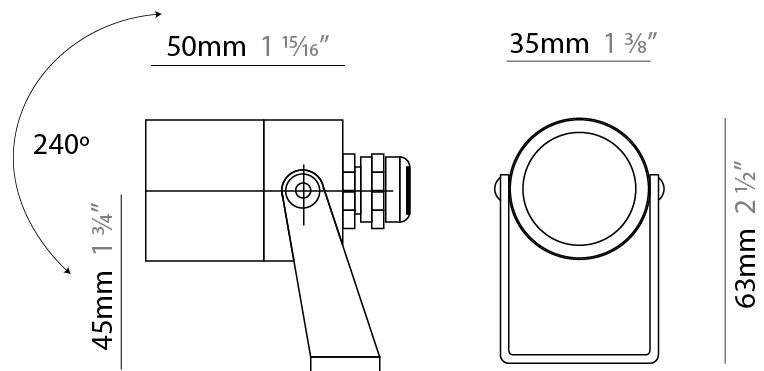

GENERAL

Series: Nano Flood
Subseries: Nano Standard
Brand: Platek
Division: Exterior
Mounting Type: Surface
Mounting Location: Above Ground
Subcategory: Flood

PHYSICAL

Shape: Cylinder
Length (mm): 50
Length (in): 1 ¹⁵/₁₆
Width (mm): 35
Width (in): 1 ³/₈
Height (mm): 63
Height (in): 2 ¹/₂
Light Distribution: Adjustable / Direct
Diffuser: Clear tempered glass
Fixture Finish: [BLK / WHI / GRY / COR / ANT / BRZ](#)
Fixture Material: Aluminum Die Cast
Cable Details: Supplied with 1 power cable 5m in length

ELECTRICAL

Lamp Type: LED
Input Wattage (W): 2.7
Total Output Wattage (W): 2
Dimming: Non-Dimming / Phase Dimming (120Vac only) / 0-10V Dimming
Driver Included: No
Driver Location: Remote
Driver Type: Constant Voltage - 120 / 277Vac
Input Voltage (V): 120 - 277
Constant Voltage (V): 24V
Upon Request: (Not included - see components [IP65 or higher enclosure to be supplied by others]) 0-10Vdc dimming / Phase dimming / Non-dimming 120/277Vac

LED

Number of LEDs: 1
Color Temperature (°K): [2700 / 3000 / 4000](#)
Max. Delivered Lumen (lm): 150 - 175 / 155 - 180
Nominal Lumen (lm): 250 / 260
CRI: >80 CRI
Lamp Life (hrs): 60000

OPTICAL

[Optic°: 14 / 26 / 38 / Elliptical](#)

RATINGS AND CERTIFICATIONS

Certified By: Certified for North American Standards
IP rating: IP66
IK Rating: IK08
Bug Rating: B0 U0 G0